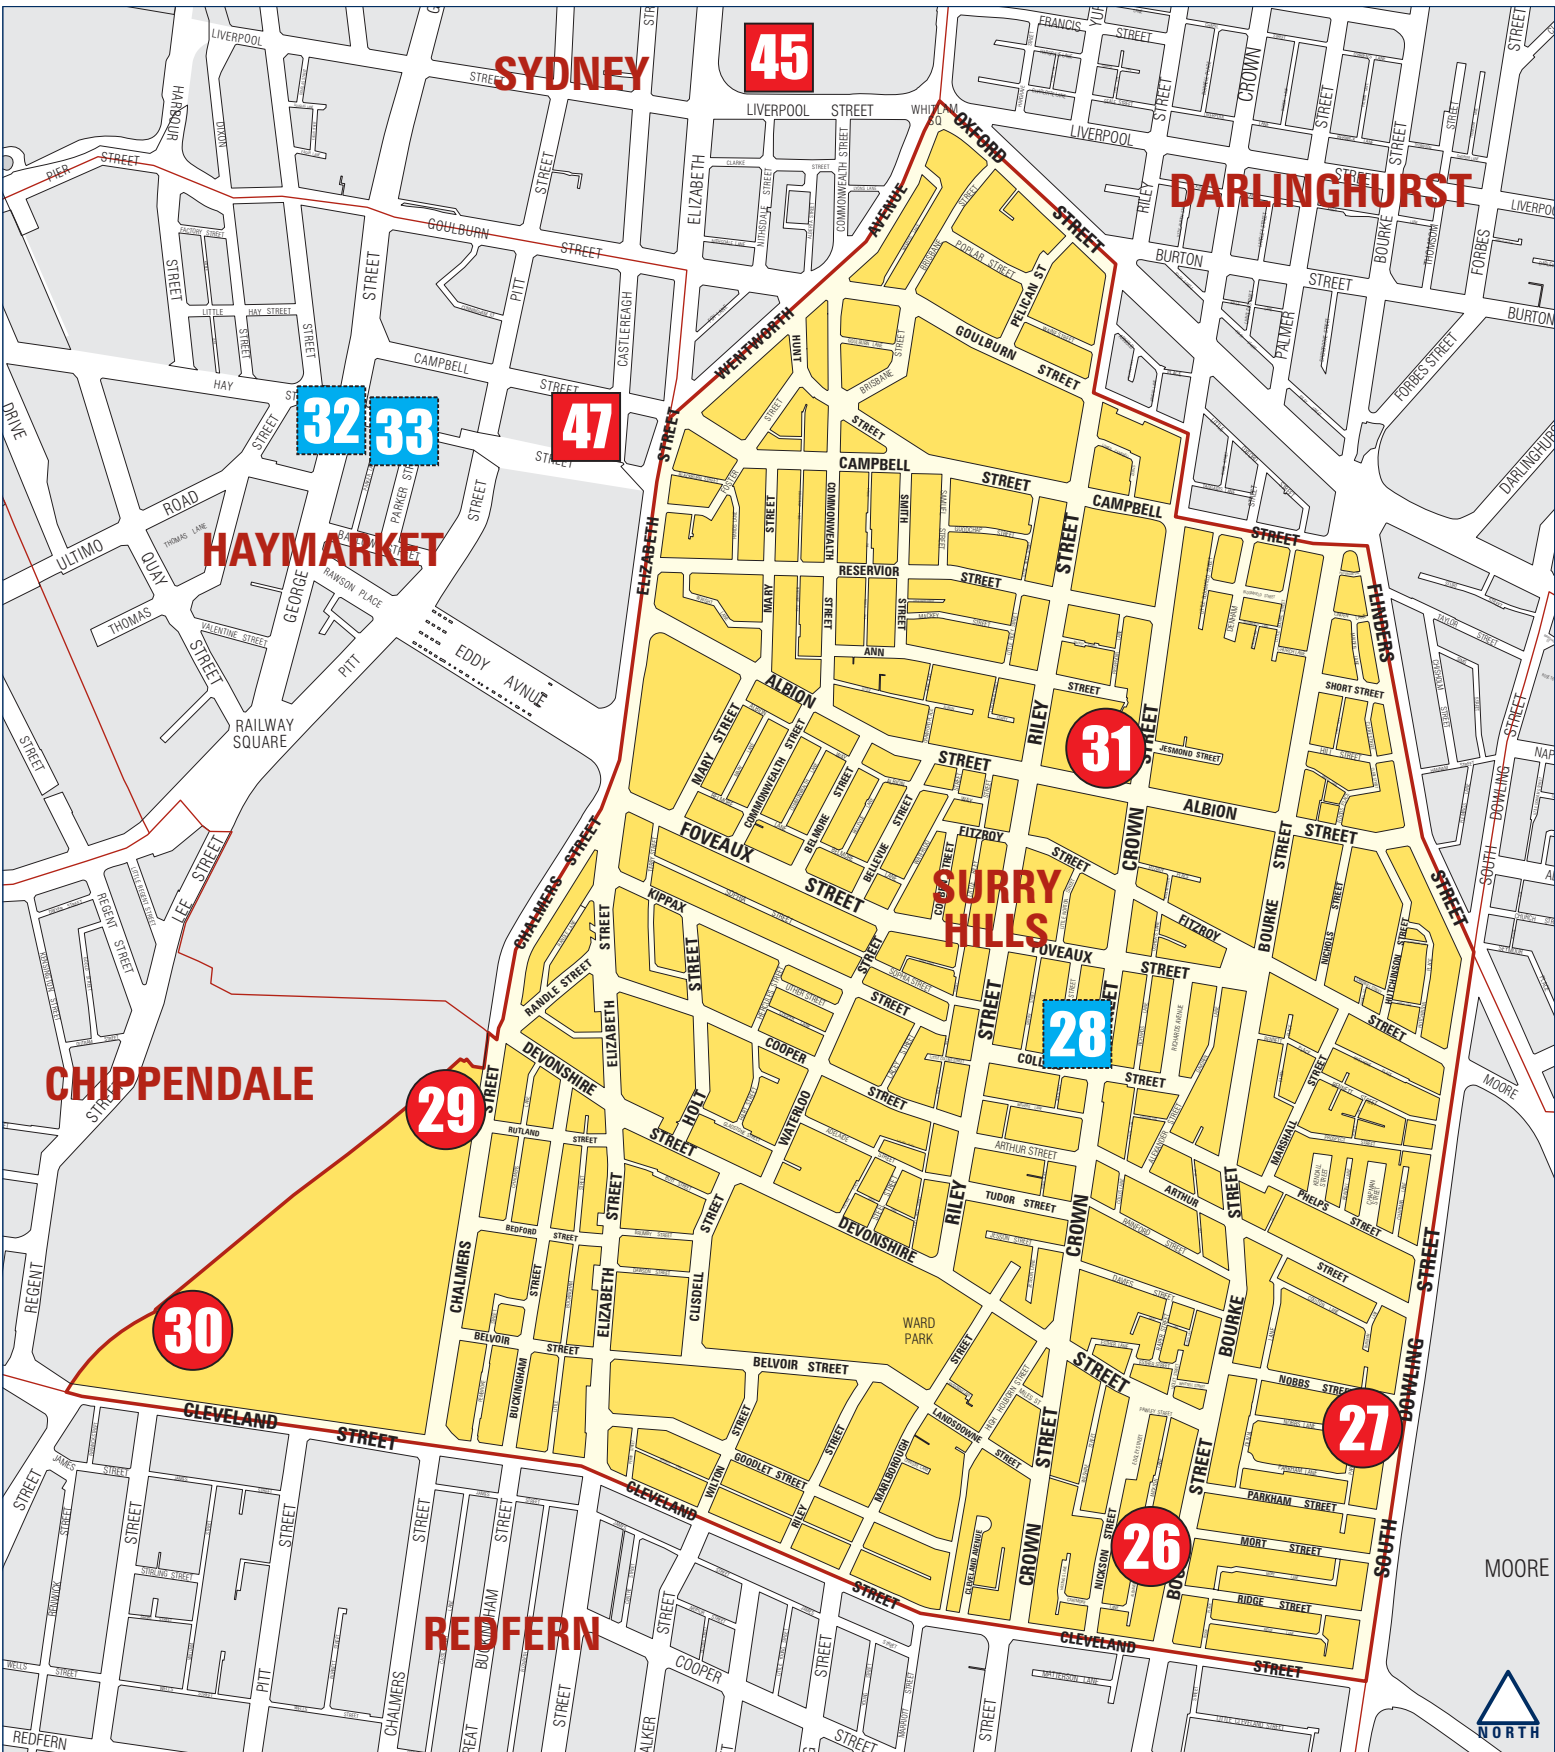

COMMUNITY SHARPS BIN LOCATION - Surry Hills

Surry Hills Locations

- 26** Bourke Street outside the Positive Living Centre
- 27** Nobbs Street Langton Centre
- 28** Surry Hills Library toilets
- 29** Prince Alfred Park toilet block
- 30** Prince Alfred Park Coronation Centre
- 31** NUAA building, cnr Crown and Albion Streets

Limits to access

- 1** 24 hour
- 1** Business hours
- 1** Closed overnight
- 1** Closed overnight (temporarily closed for repairs)

Bin size

- 1** 23 Litre
- 1** 1.4 Litre