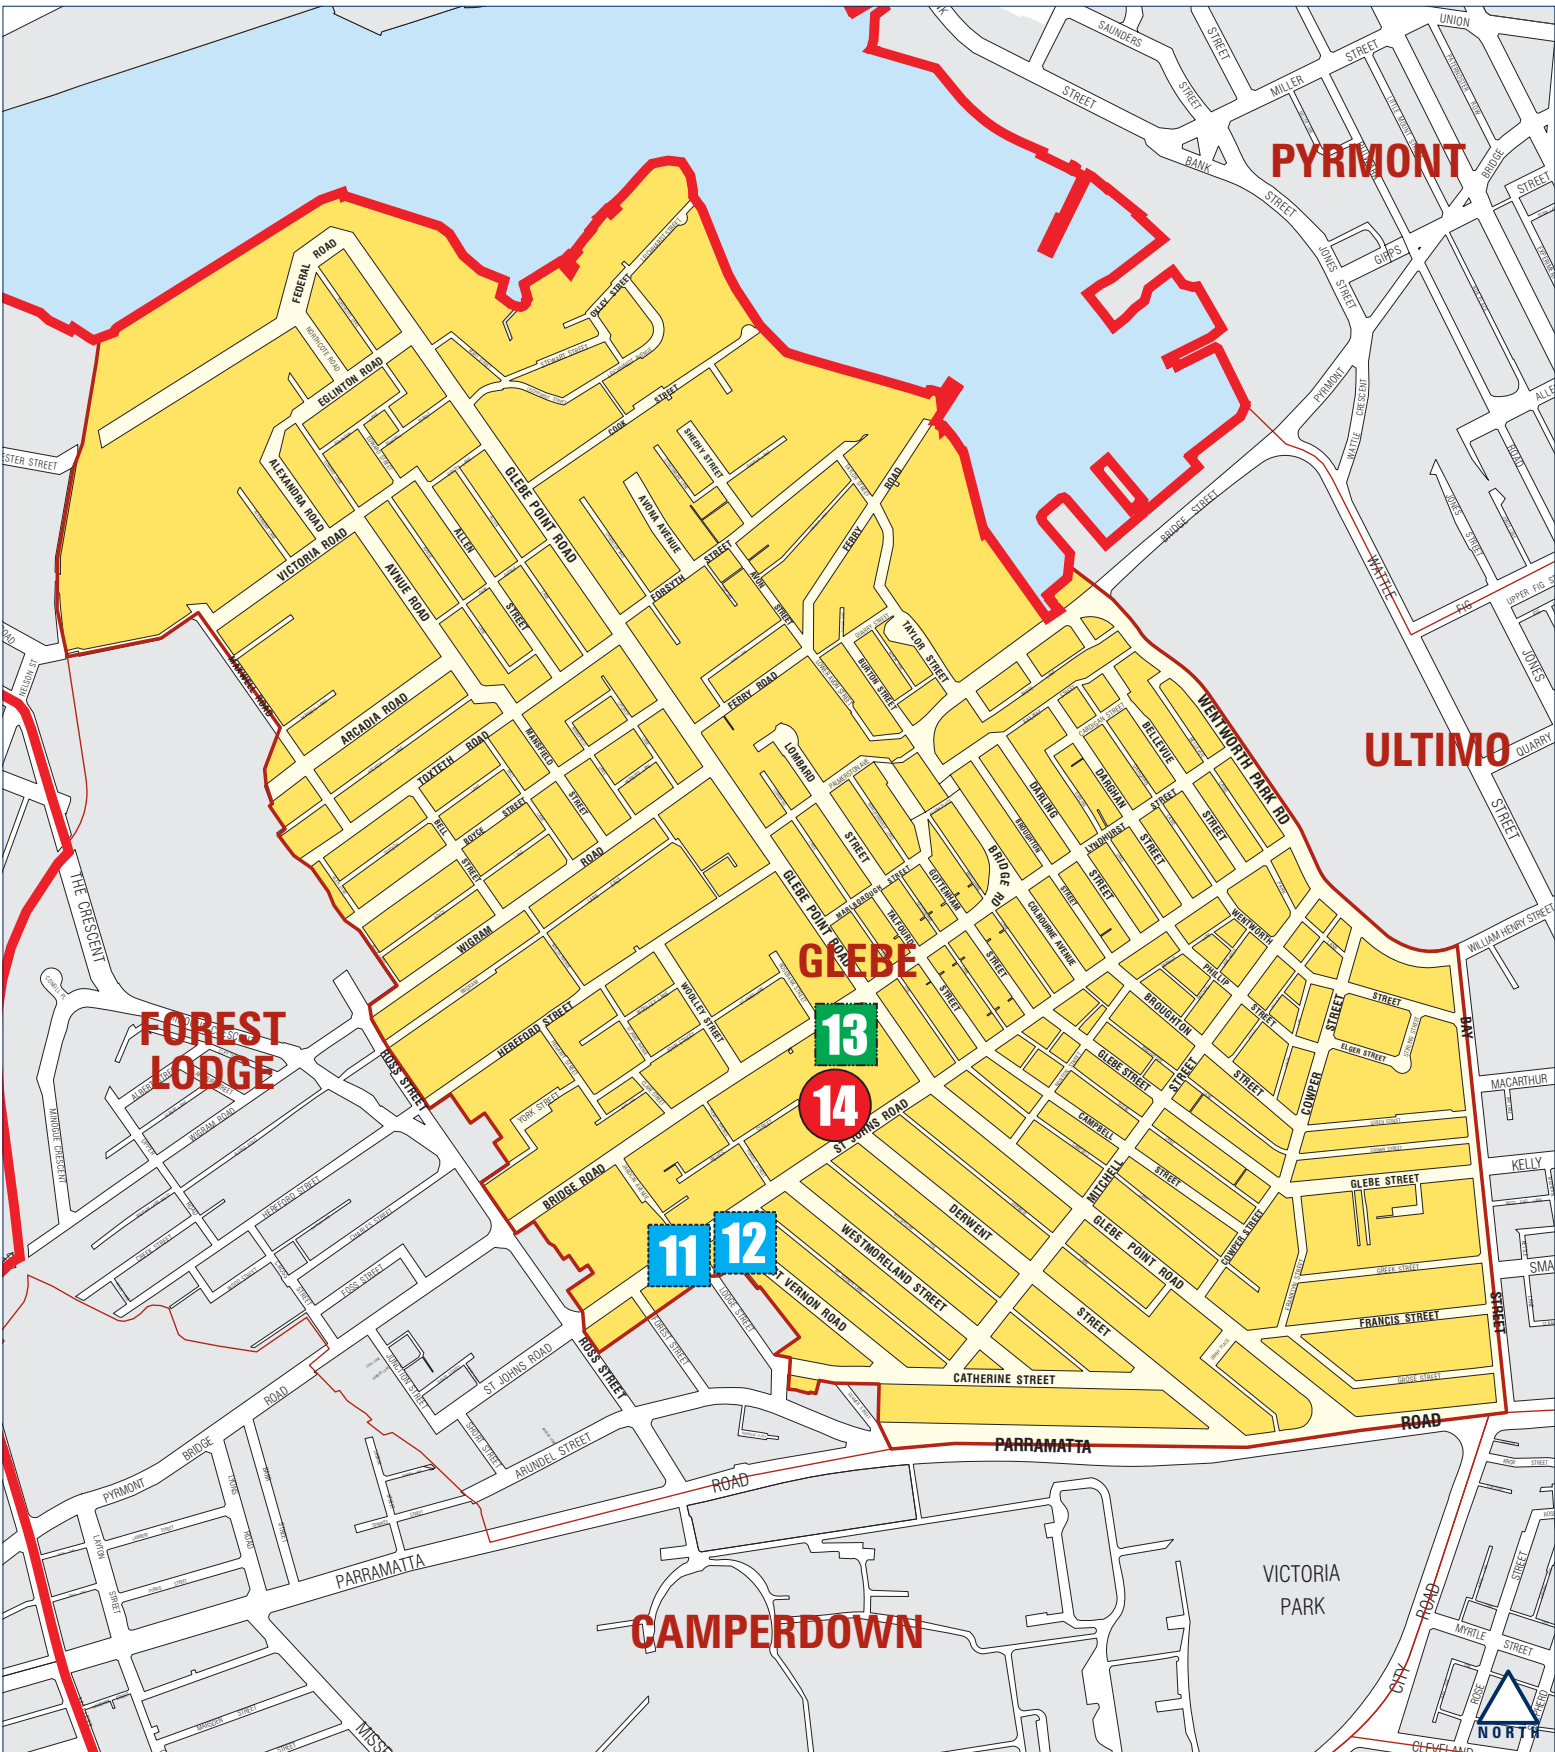

COMMUNITY SHARPS BIN LOCATION - Glebe

Glebe Locations

- 11 Neighbourhood Service Centre toilets - Female
- 12 Neighbourhood Service Centre toilets - Male
- 13 Dr HJ Foley park toilets
- 14 Dr HJ Foley park by southern wall, to right of 'Retirement Village' sign

Limits to access

- 1 24 hour
- 1 Business hours
- 1 Closed overnight
- 1 Closed overnight (temporarily closed for repairs)

Bin size

- 1 23 Litre
- 1 1.4 Litre