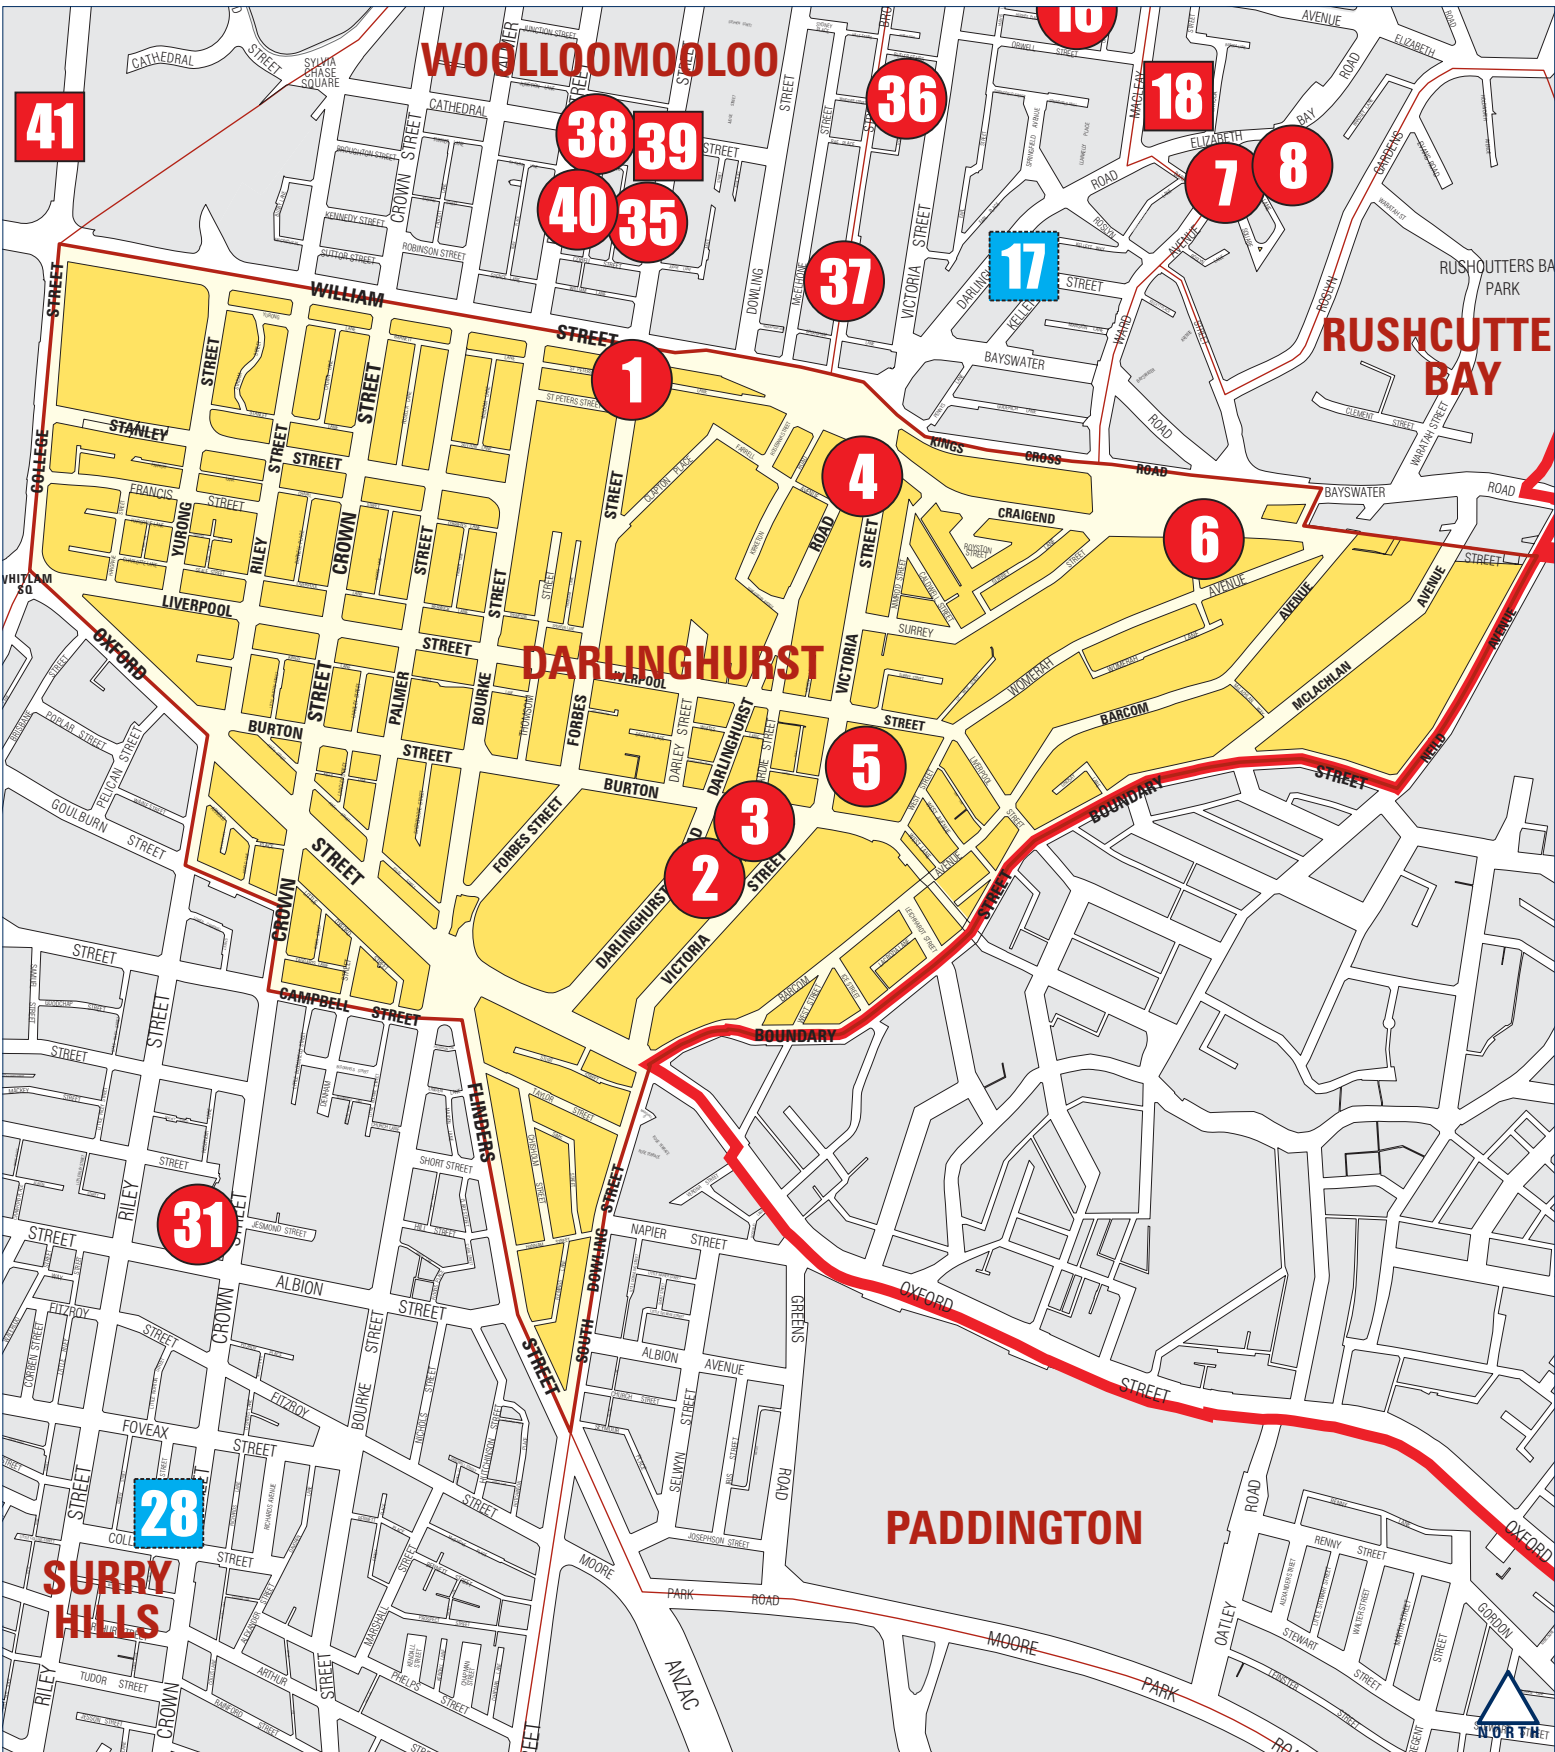

COMMUNITY SHARPS BIN LOCATION - Darlinghurst

Darlinghurst Locations

- 1 Forbes Street Steps - St Peters Lane
- 2 Green Park - Along wall of Hospice
- 3 Green Park - At steps
- 4 Outside KRC - Victoria Street
- 5 Outside Rankin Court, Victoria Street
- 6 Arthur Park - Cnr Craigend Street and Oswald Lane

Limits to access

- 1** 24 hour
- 1** Business hours
- 1** Closed overnight
- 1** Closed overnight (temporarily closed for repairs)

Bin size

- 1** 23 Litre
- 1** 1.4 Litre